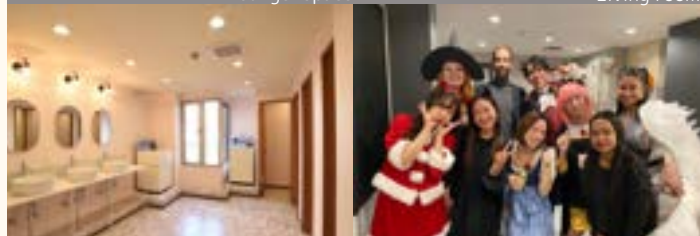

Lounge Space

Living room

Women only Shower

Halloween Event

Firsthouse Mizonokuchi 100+a

20 min for Shibuya station

Women-only floor available

Tokyu Denentoshi Line,
Mizonokuchi station, 12 min walk.